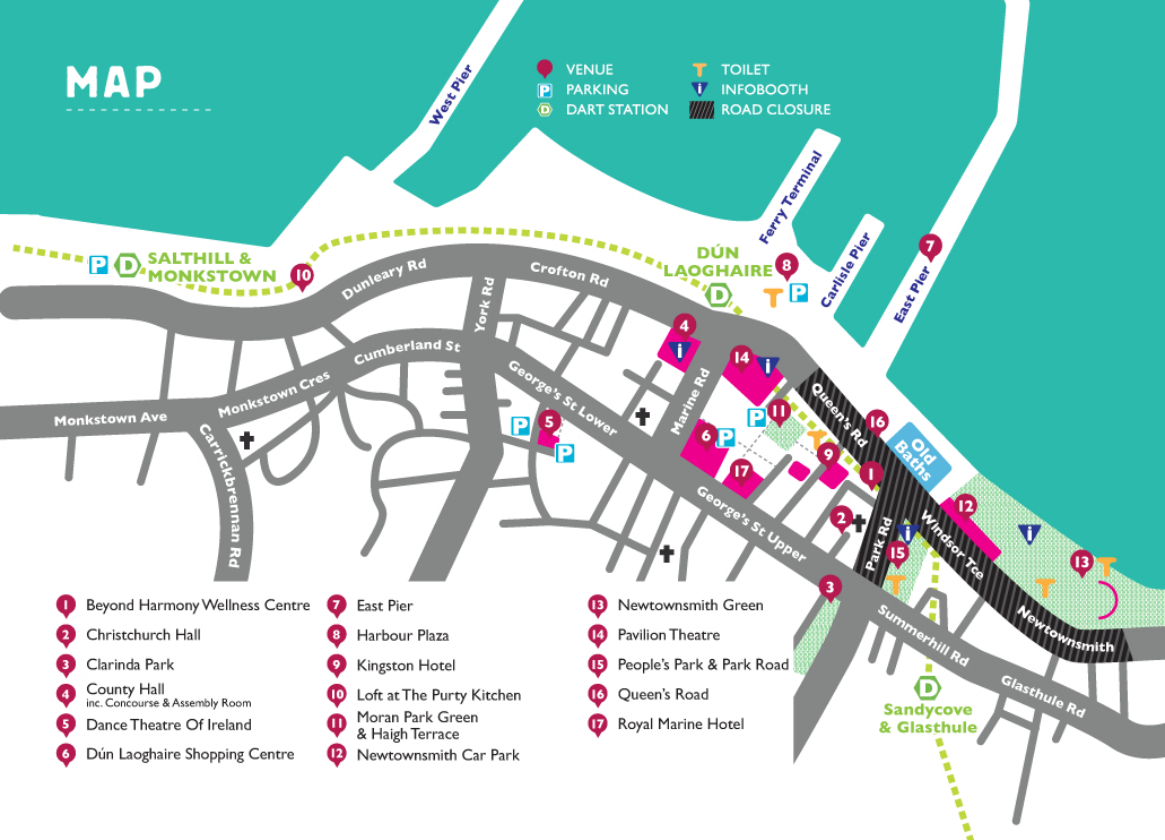

# MAP

- VENUE
- PARKING
- DART STATION
- TOILET
- INFOBOOTH
- ROAD CLOSURE

- 1 Beyond Harmony Wellness Centre
- 2 Christchurch Hall
- 3 Clarinda Park
- 4 County Hall  
inc. Concourse & Assembly Room
- 5 Dance Theatre Of Ireland
- 6 Dún Laoghaire Shopping Centre
- 7 East Pier
- 8 Harbour Plaza
- 9 Kingston Hotel
- 10 Loft at The Purty Kitchen
- 11 Moran Park Green  
& Haigh Terrace
- 12 Newtownsmith Car Park

- 13 Newtownsmith Green
- 14 Pavilion Theatre
- 15 People's Park & Park Road
- 16 Queen's Road
- 17 Royal Marine Hotel